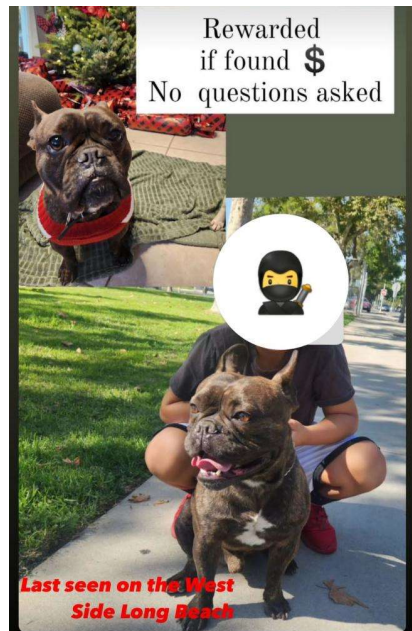

LOST DOG

"Gotti" Lost 12-28-23

Breed: French Bulldog

Color: Brindle

Sex: M

Details: Black and brown (brindle) French bulldog white chest wearing a black collar. He's on the bigger end of french bulldogs. REWARD \$\$...view more at lostmydoggie.com

Last Seen: Santa fe and hill Long Beach, CA 90810

* Please photocopy & post around area.

If You Have Any Information Please Contact

562-209-3417

info@lostmydoggie.com

424853