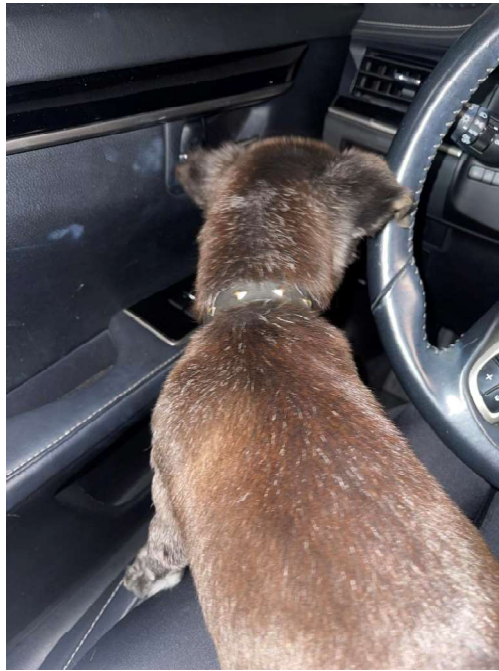

# FOUND DOG

***"Unsure" Found 12-01-23***

**Breed:** Chihuahua

**Color:** Black

**Sex:** Unknown

**Details:** Looks like a chihuahua mix, black with some grays. Looks like he may be blind and older. Has a black collar but no info tag....view more at [lostmydoggie.com](http://lostmydoggie.com)