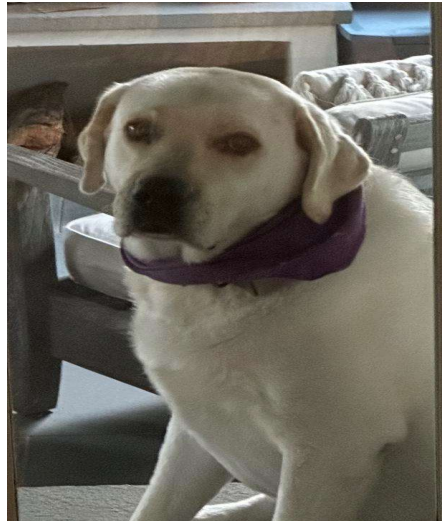

LOST DOG

"Ranger" Lost 11-18-23

Breed: Labrador Retriever

Color: White

Sex: M

Details: White lab weighs 100 lbs....view more at lostmydoggie.com

Last Seen: LSU Ave & Highland Baton Rouge, LA
70808

\$300.00 REWARD