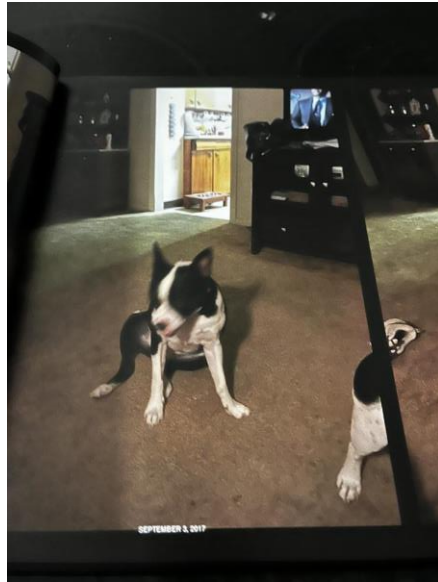

# LOST DOG

**"Savannah" Lost 11/05/2023**

**Breed:** Mixed Breed

**Color:** Black & White

**Sex:** F

**Details:** Black and white female, kind of heavy. She has a black tail with white tip. Very friendly loves everybody...view more at [lostmydoggie.com](http://lostmydoggie.com)