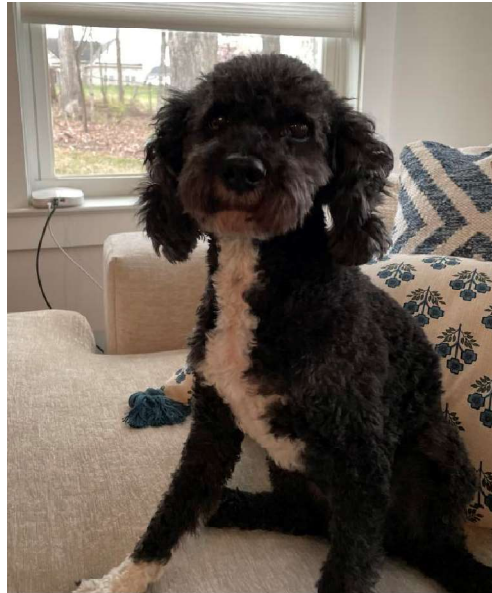

LOST DOG

"Harry" Lost 10-28-23

Breed: Mixed Breed

Color: Black

Sex: M

Details: Black with white paw and white chest CavaPoo (King Charles Cavalier and Poodle Mix). Very sweet, but skiddish due to being a rescue from a breeder who abused him. He's about...view more at lostmydoggie.com