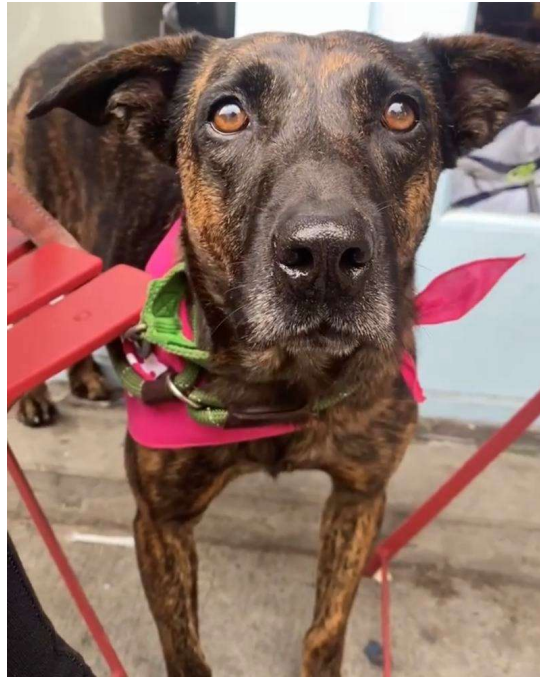

LOST DOG

"Patty" Lost 09-22-23

Breed: Labrador Retriever, Mixed Breed

Color: Brindle

Sex: F

Details: Patty is a brindle Lab-mix with brown eyes. She is a timid dog and likely very scared right now....view more at lostmydoggie.com