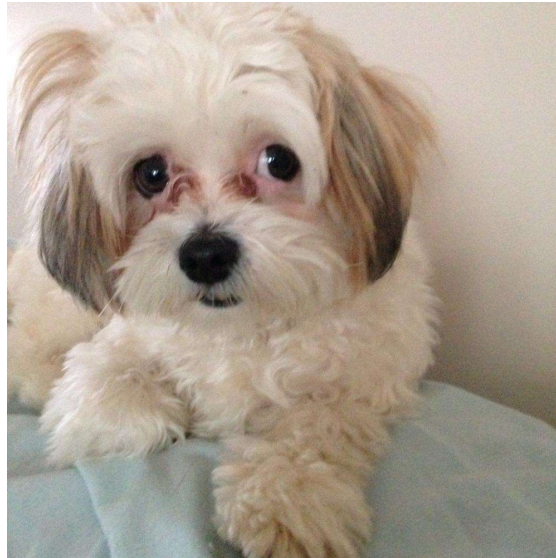

LOST DOG

"Dakota" Lost 08-03-23

Breed: Shih Tzu

Color: White, Tan-Cream

Sex: F

Details: Weighs approx 10 lbs. She is chipped with all updated info. Very shy. Cash reward if returned safely....view more at lostmydoggie.com

Last Seen: Christianburg & Flood Rd. Cropper ky
Shelbyville, KY 40065

\$1,000.00 REWARD

* Please photocopy & post around area.

If You Have Any Information Please Contact

502-938-7786

info@lostmydoggie.com

411379