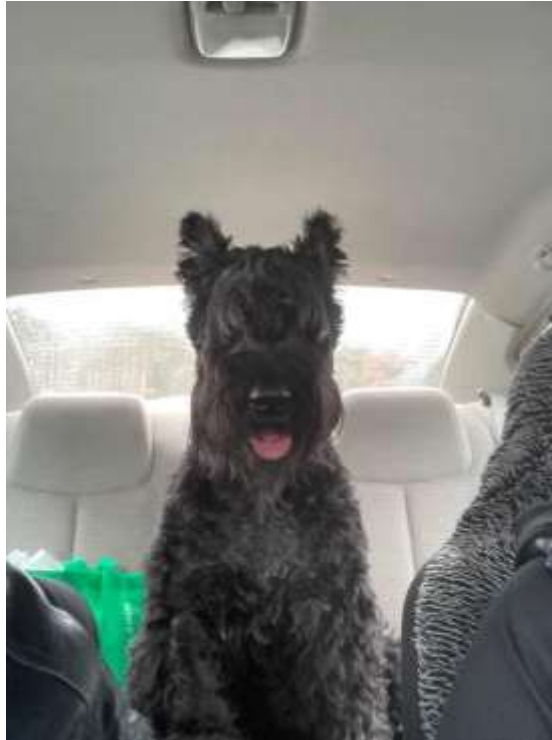

LOST DOG

"Freya" Lost 08/03/2023

Breed: Giant Schnauzer

Color: Black

Sex: F

Details: Female, All black, pointed ears, no tail, no collar,
100Lbs...view more at lostmydoggie.com

Last Seen: 150th Ave & State Hwy MO-E
La Belle, MO 63447