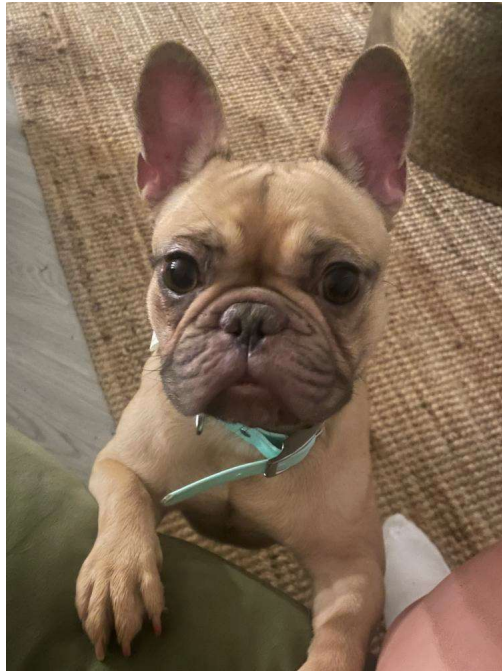

# LOST DOG

***"Amilly" Lost 08-02-23***

**Breed:** French Bulldog

**Color:** Tan-Cream, Brown      **Sex:** F

**Details:** Brow frenchie ...view more at [lostmydoggie.com](http://lostmydoggie.com)

**Last Seen:** Southampton rd & watts plantation rd  
Missouri City, TX 77459