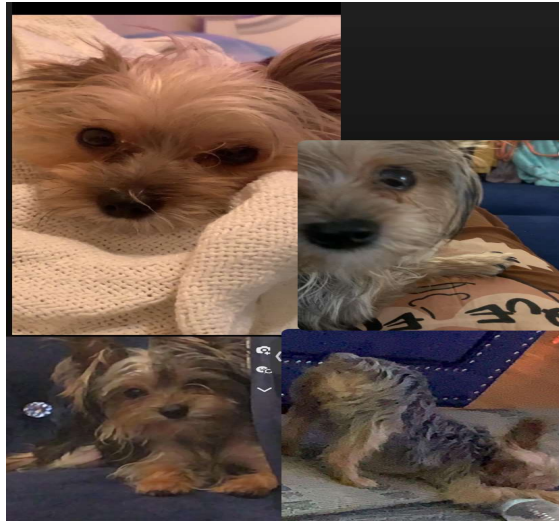

# LOST DOG

**"Sky" Lost 06-21-23**

**Breed:** Mixed Breed

**Color:** Tan-Cream, Grey

**Sex:** F

**Details:** She is a female dog her name is sky. Her body is grayish her face and paws are like a tan ish cream brown/light golden brown she's 2 years old and about 8 pounds she's very ha...view more at [lostmydoggie.com](http://lostmydoggie.com)