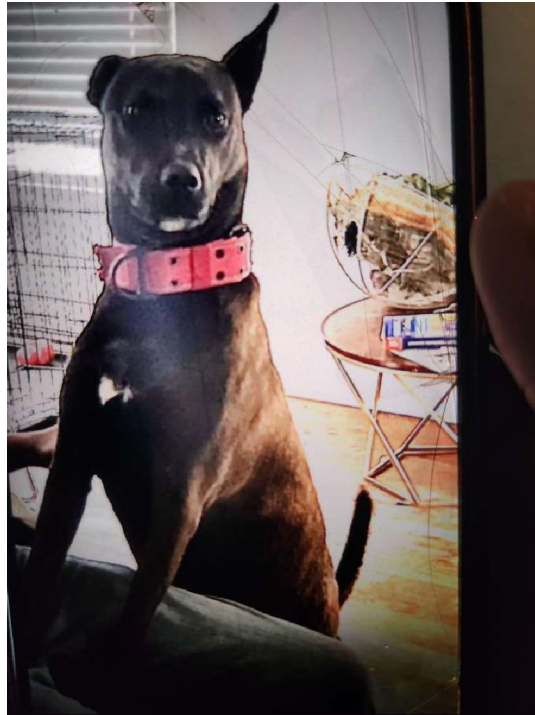

LOST DOG

"Garry" Lost 04-16-23

Breed: Labrador Retriever

Color: Black, White

Sex: M

Details: Medium sized white spot in the center of the chest and on back paws blackish brown back...view more at lostmydoggie.com