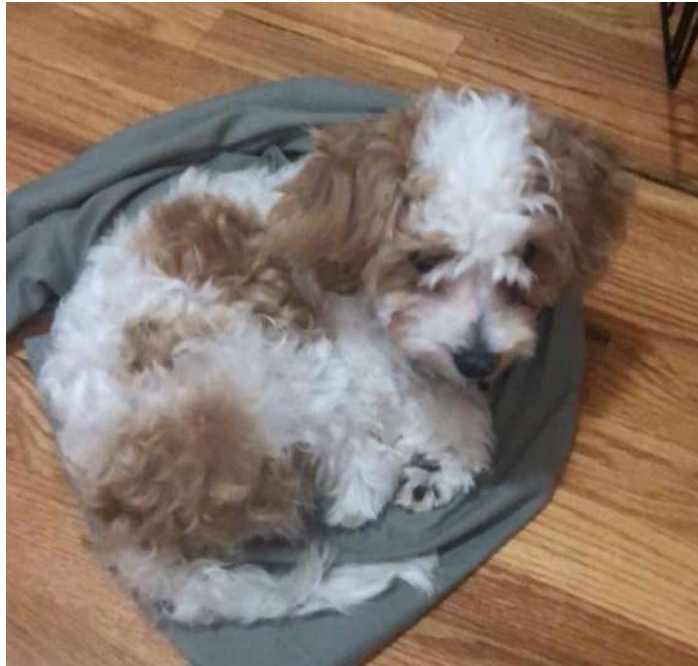

LOST DOG

"Misha" Lost 03-27-23

Breed: Maltese

Color: White, Brown

Sex: F

Details: She is a small white dog with brown ears and brown splotches on her back. She was last wearing a blue and pink vest!...view more at lostmydoggie.com