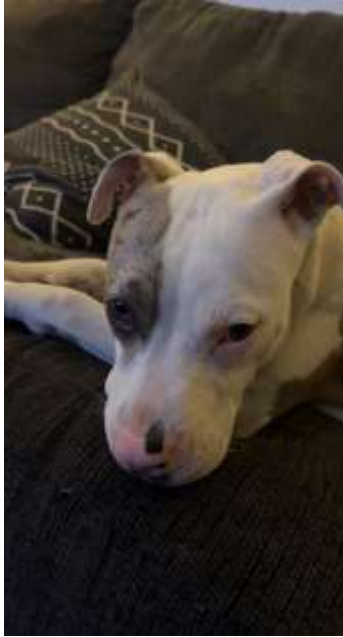

LOST DOG

"Pepper (Pepperoni)"
Lost 03/25/2023

Breed: Pit Bull Mix

Color: White & Brown **Sex:** F

Details: She is white with brown spots & she has a very pink nose with a black spot on it, and she's a super friendly dog!...view more at lostmydoggie.com