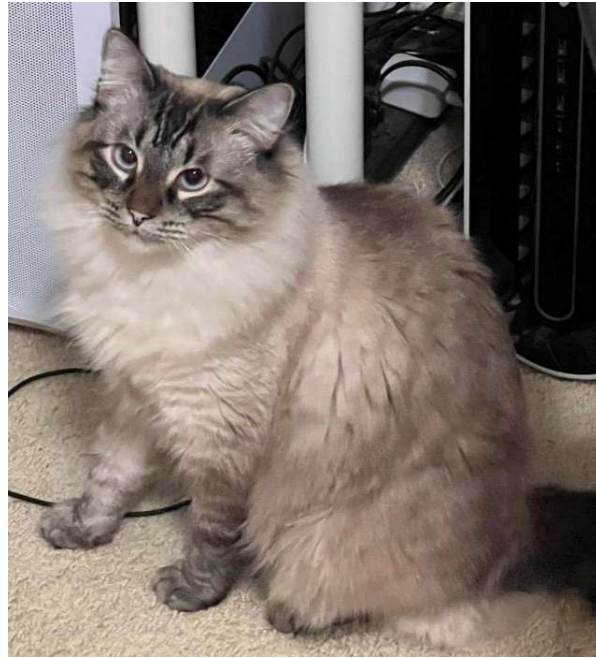

# LOST CAT

***"Soju" Lost 01-06-23***

**Breed:** Siamese

**Color:** Grey-Silver, White

**Sex:** M

**Details:** blue eyes; white fur on body with grey/beige fur on feet, face and tail...view more at [lostmydoggie.com](http://lostmydoggie.com)