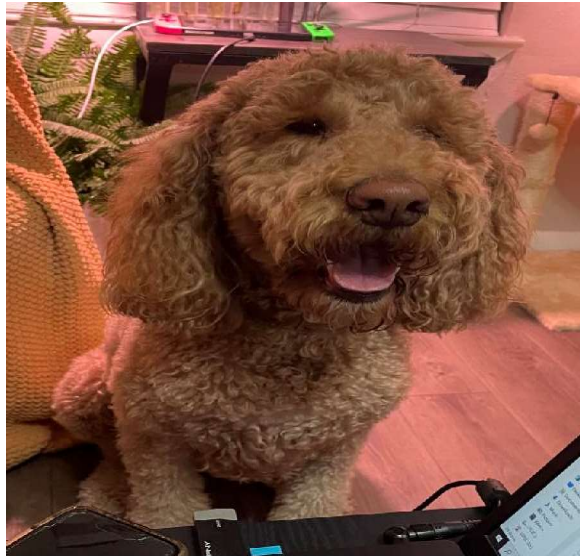

LOST DOG

"Nala - Labradoodle" Lost 11-20-22

Breed: Other

Color: Tan-Cream

Sex: F

Details: Medium size Labradoodle, golden color with tan and neutral colored collar. She is skiddish to strangers and may bark. She is loved and missed by her family.
\$Reward to finder\$....view more at lostmydoggie.com