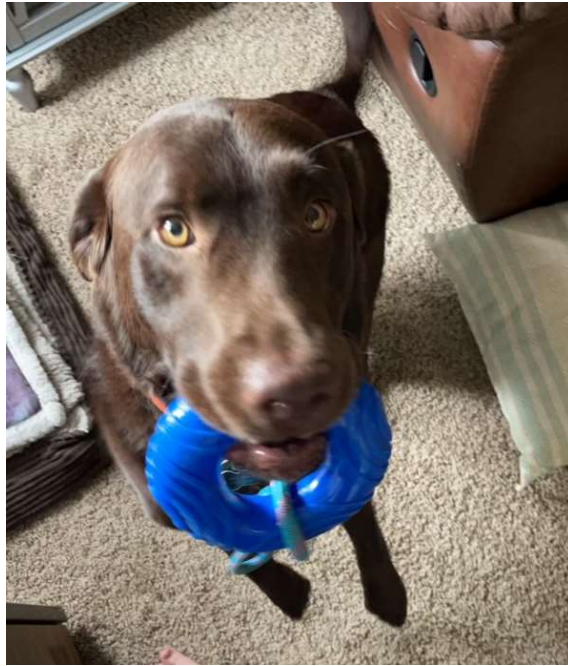

# LOST DOG

**"Dude" Lost 10-21-22**

**Breed:** Labrador Retriever

**Color:** Brown

**Sex:** M

**Details:** 3 1/2 year old chocolate lab. Very well mannered. No collar...view more at [lostmydoggie.com](http://lostmydoggie.com)