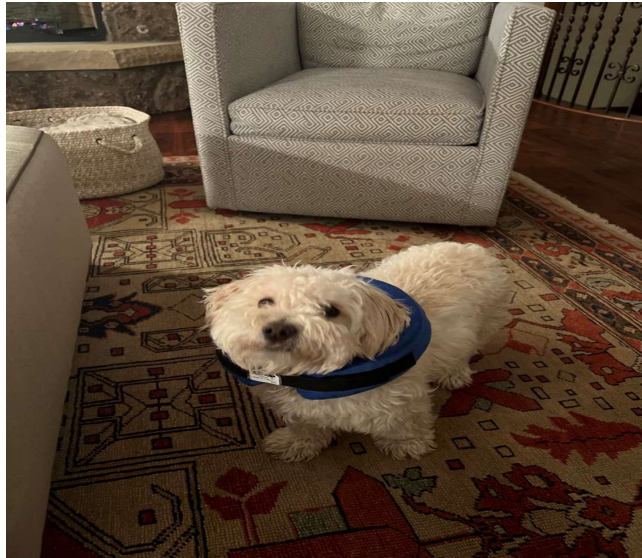

LOST DOG

"Taco" Lost 03-22-22

Breed: Mixed Breed

Color: White

Sex: M

Details: Taco is a little white poodle mix. He is about 10 pounds. He has a blue plaid collar on. He has a healing wound on the top of his head. He got off the leash while running on t...view more at lostmydoggie.com