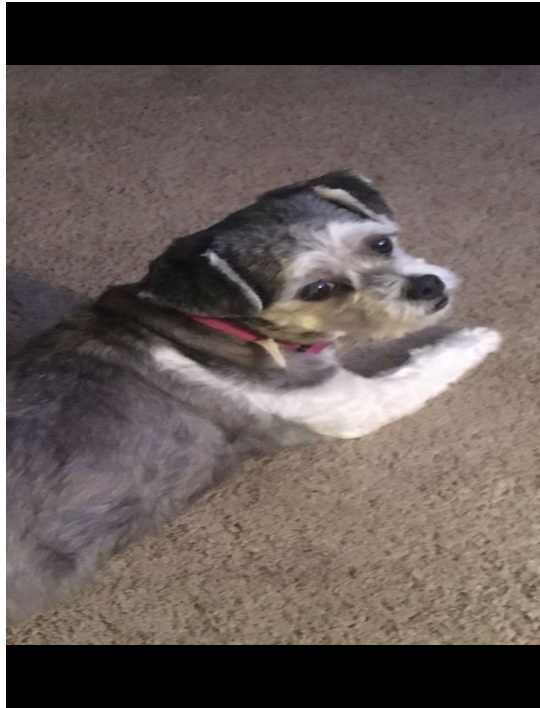

# LOST DOG

***"Diamond" Lost 03-19-2022***

**Breed:** Shih Tzu

**Color:** Black, White

**Sex:** F

**Details:** Color neck scarf...view more at [lostmydoggie.com](http://lostmydoggie.com)

**Last Seen:** Hillen Road Baltimore, MD 21239