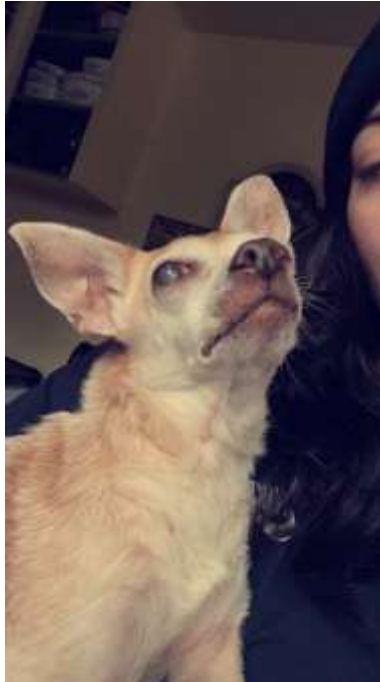

# LOST DOG

***"Lady" Lost 03/05/2022***

**Breed:** Chihuahua

**Color:** Tan/White

**Sex:** F

**Details:** A small senior dog, tan with a white patch Behind her ear as well as a small mohawk that runs down her neck. She is blind in both eyes and needs every specific care....view more at [lostmydoggie.com](http://lostmydoggie.com)