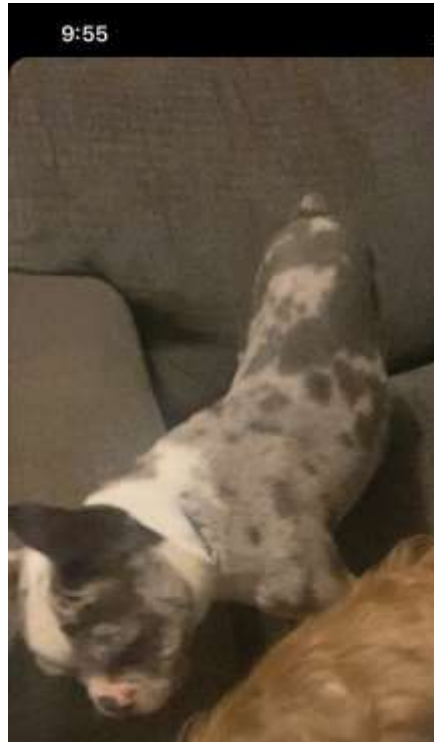

LOST DOG

"Ice" Lost 02/20/2022

Breed: French Bulldog

Color: White & Grey **Sex:** M

Details: Merle French Bulldog. Blue eyes...view more
at lostmydoggie.com

Last Seen: Memorial Drive & Royal Heights
Belleville, IL 62226