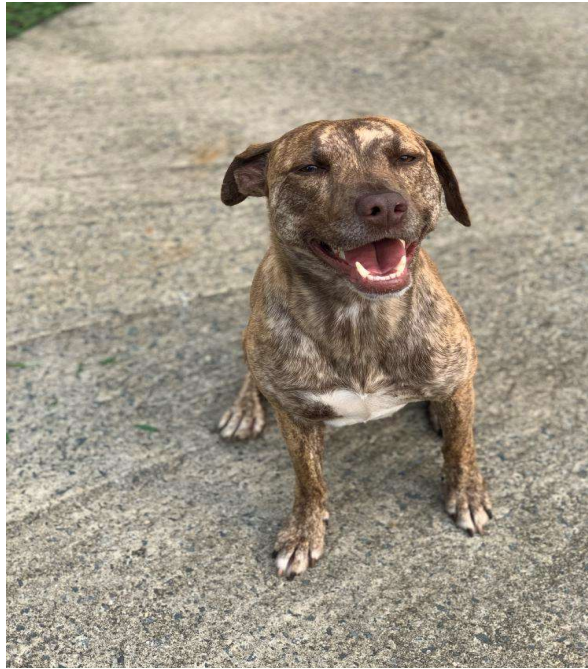

LOST DOG

"Josie" Lost 02-11-2022

Breed: Plott

Color: Brindle

Sex: F

Details: Plot hound mix, 35lbs last seen wearing a pink harness...view more at lostmydoggie.com

Last Seen: Shamrock Dr and N. Sharon Amity Rd
CHARLOTTE, NC 28212