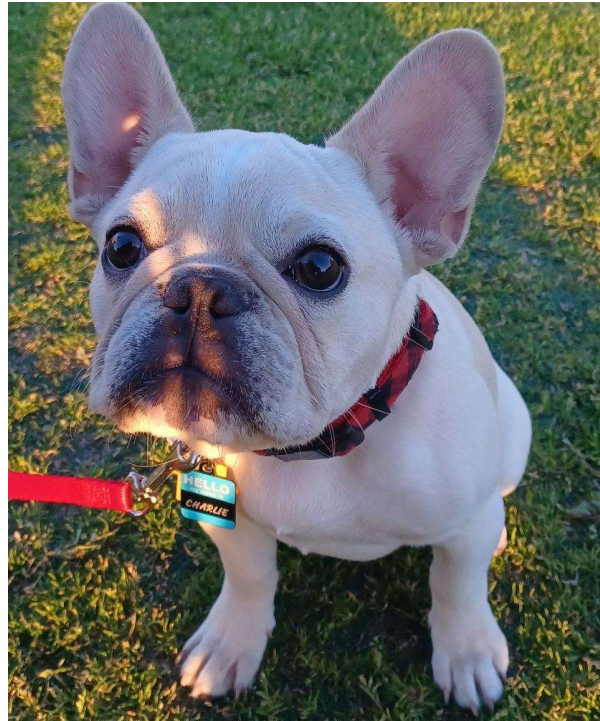

LOST DOG

"Charlie" Lost 01-27-2022

Breed: French Bulldog

Color: Tan-Cream

Sex: M

Details: Cream color white markings on the back of neck & face. Pink dot on upper right lip. Near crease. Red collar with tags....view more at lostmydoggie.com