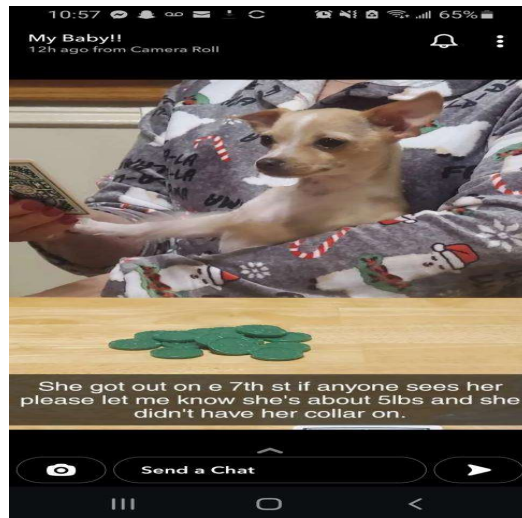

LOST DOG

"Chloe" Lost 01-21-2022

Breed: Chihuahua

Color: White, Tan-Cream

Sex: F

Details: She is a white and cream colored chihuahua. she weighs around 5 pounds and goes by the name chloe. she is probably terrified as she has never been out of our sight before. if ...view more at lostmydoggie.com