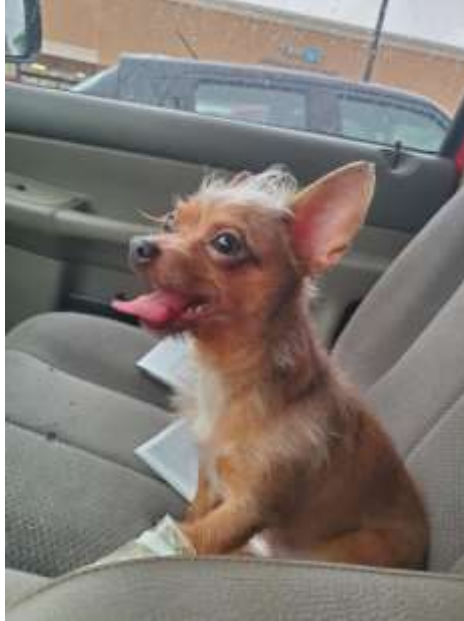

# LOST DOG

***"Chewy" Lost 01/16/2022***

**Breed:** Chihuahua

**Color:** Tan/White

**Sex:** M

**Details:** LOST dog Chewy on 2022-01-16. You can also view the lost pet info at [lostmydoggie.com](https://lostmydoggie.com).