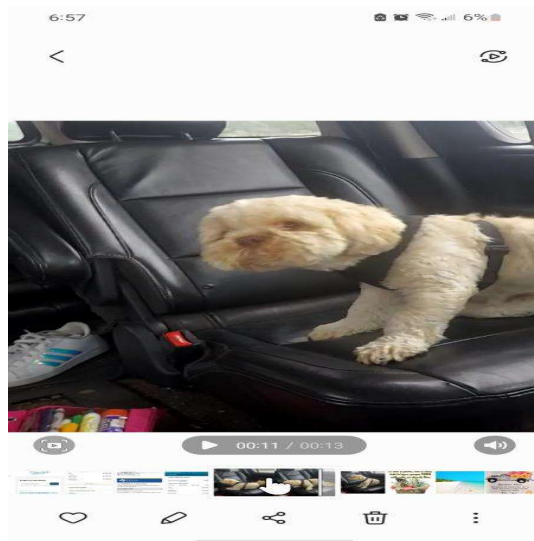

LOST DOG

"Sweetie" Lost 01-15-2022

Breed: Shih Tzu

Color: Tan-Cream

Sex: M

Details: LOST dog Sweetie on 2022-01-15. You can also view the lost pet info at lostmydoggie.com.

Last Seen: Memorial highway & Carlyle Rd Tampa, FL 33615