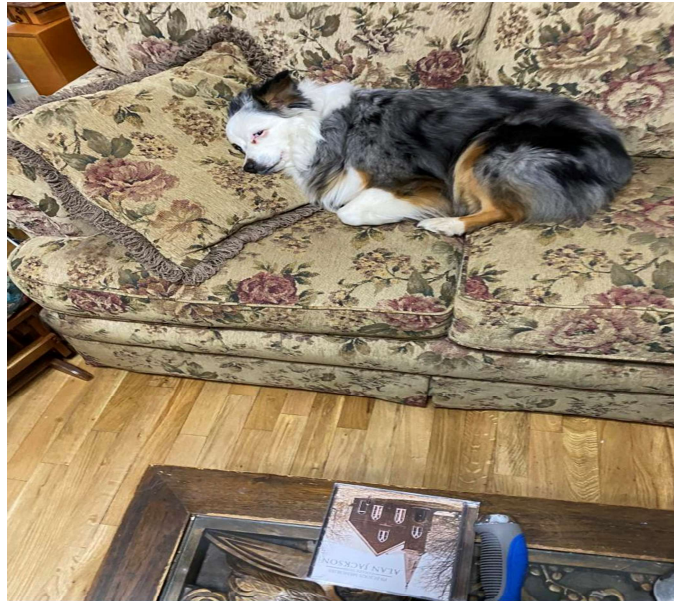

LOST DOG

"Maudie" Lost 01-09-2022

Breed: Australian Shepherd

Color: Grey

Sex: F

Details: Miniature Australian Shepherd She is a blue Merle, had 2 blue eyes Her name Maude She weighs about 35 lbs...view more at lostmydoggie.com