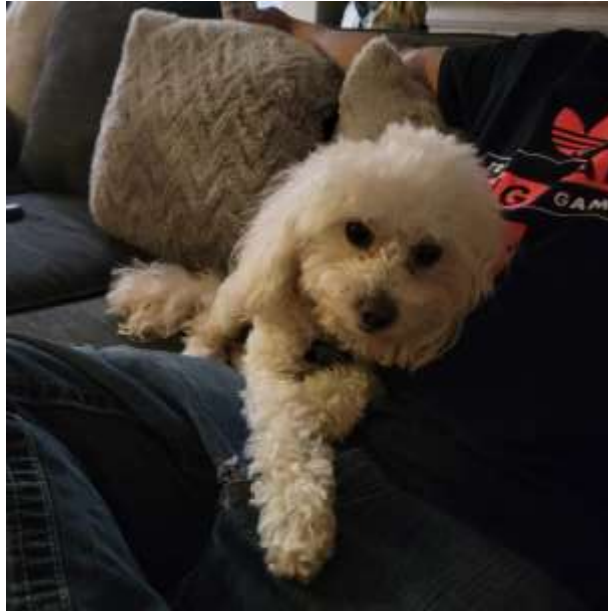

# LOST DOG

***"Mikko" Lost 12/15/2021***

**Breed:** Poodle/Terrier

**Color:** White

**Sex:** M

**Details:** White Poodle/Terrier with black collar. Name tag unfortunately fell off a couple days prior to today...view more at [lostmydoggie.com](http://lostmydoggie.com)