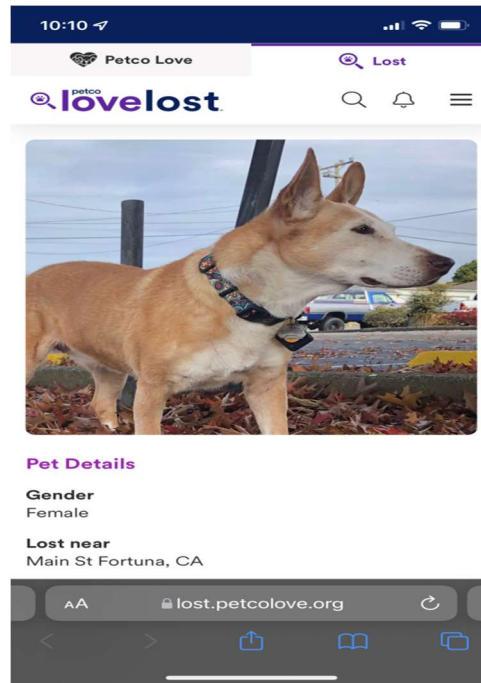

LOST DOG

"Freckles" Lost 11-20-2021

Breed: Mixed Breed

Color: White, Red

Sex: F

Details: Basenji mix orange and white white face and socks thin spine elderly doesn't heat or see super great was wearing a collar and tags very loved and very missed...view more at lostmydoggie.com

Last Seen: Schirman Palmer 101 FORTUNA, CA 95540

* Please photocopy & post around area.

If You Have Any Information Please Contact

7076165505

info@lostmydoggie.com

346743