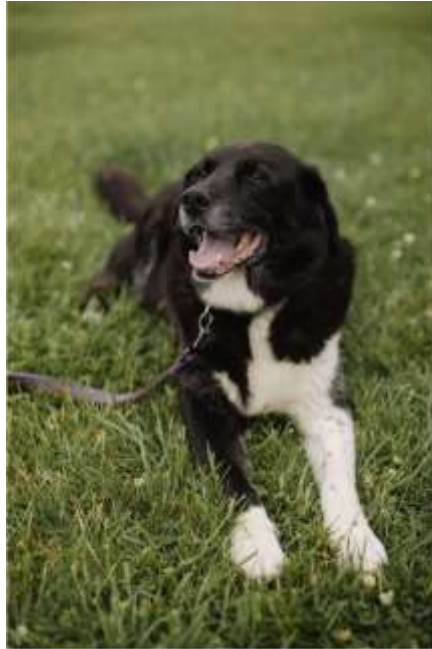

# LOST DOG

***"Mason" Lost 11/11/2021***

**Breed:** Mixed Breed

**Color:** Black & White      **Sex:** M

**Details:** Super friendly 65lb dog. Would most likely come up to you if seen. Iffy around some male dogs. Missed dearly....view more at [lostmydoggie.com](http://lostmydoggie.com)