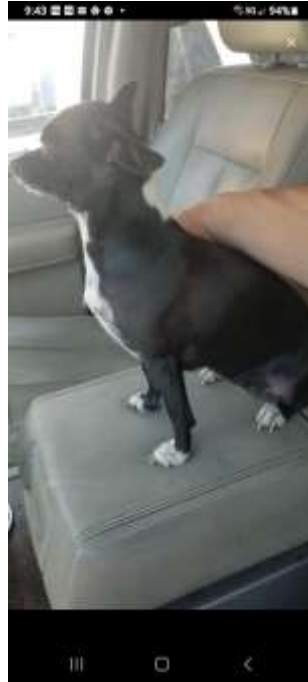

LOST DOG

"Rosie" Lost 11/09/2021

Breed: Chihuahua

Color: Black/White

Sex: F

Details: Black fur w White patch on rear of neck. All 4 paws have white tips. Very sweet no bite no bark....view more at lostmydoggie.com