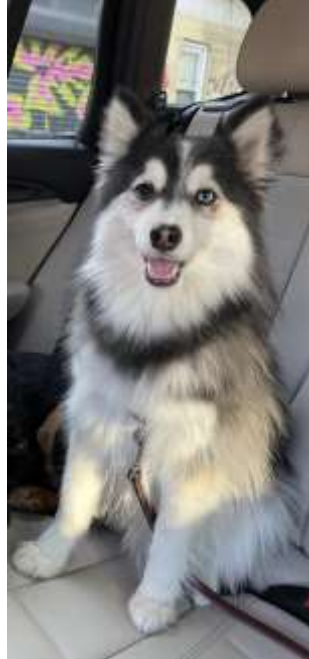

LOST DOG

"Loki" Lost 10/20/2021

Breed: Pomski

Color: Black & White **Sex:** M

Details: Black/white/grey colored Pomsky. About 18 lbs. Bi-colored eyes (one blue one brown) and is friendly but shy of people....view more at lostmydoggie.com