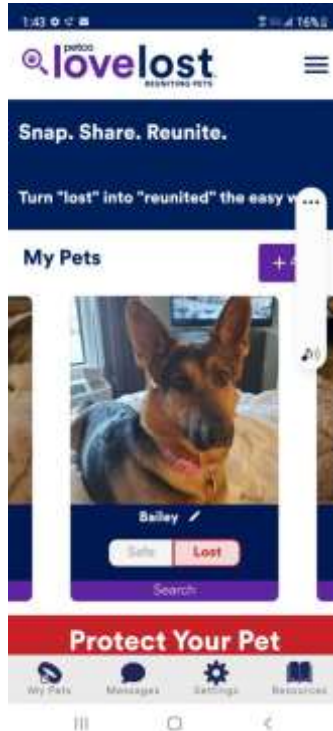

LOST DOG

"Bailey" Lost 10/02/2021

Breed: German Shepherd

Color: Black & Tan **Sex:** F

Details: Female German shepherd with pink collar. Chipped on Friday but not registered yet. Has my phone number on her tag. She may bark but she will not bite. She is about 90lbs...view more at lostmydoggie.com