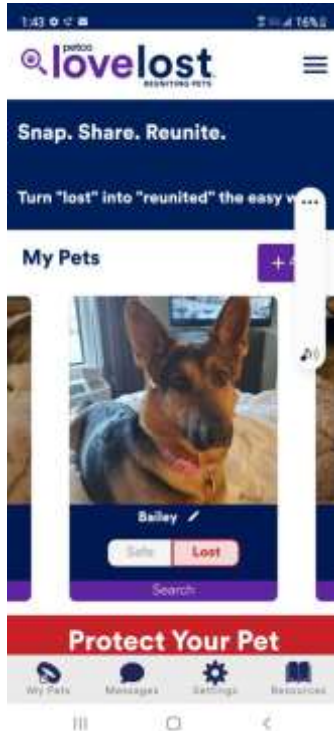

LOST DOG

"Bailey" Lost 10/02/2021

Breed: German Shepherd

Color: Black & Tan **Sex:** F

Details: Female German shepherd with pink collar. Chipped on Friday but not registered yet. Has my phone number on her tag. She may bark but she will not bite. She is about 90lbs...view more at lostmydoggie.com