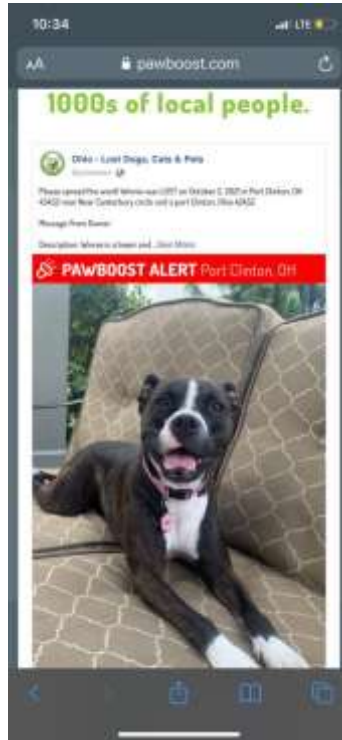

# LOST DOG

***"Winnie" Lost 10/02/2021***

**Breed:** Boxer Mix

**Color:** Black/White

**Sex:** F

**Details:** She is 45 pounds...view more at [lostmydoggie.com](http://lostmydoggie.com)

**Last Seen:** Golf Course & Canterbury Cir.  
Port Clinton, OH 43452