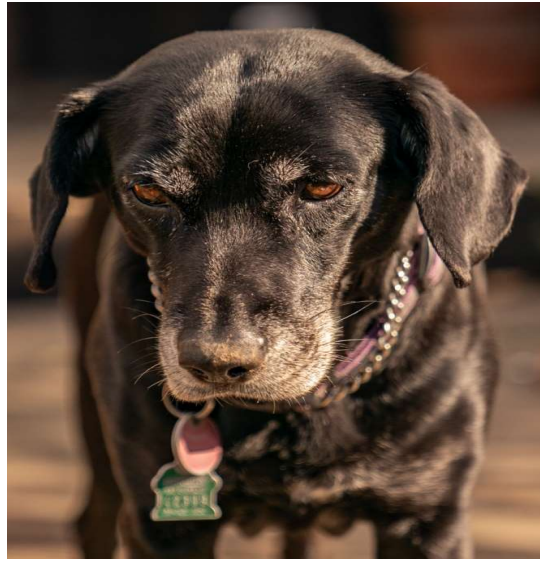

LOST DOG

"Inna" Lost 08-27-2021

Breed: English Cocker Spaniel

Color: Black

Sex: F

Details: Name: Inna (pronounced like Gina w/o the "G") Gender: female Age: approx 12 years old Weight: Approx 30 lbs (likely lost weight while lost) Chipped: yes, Petlink 981020005310680B...view more at lostmydoggie.com