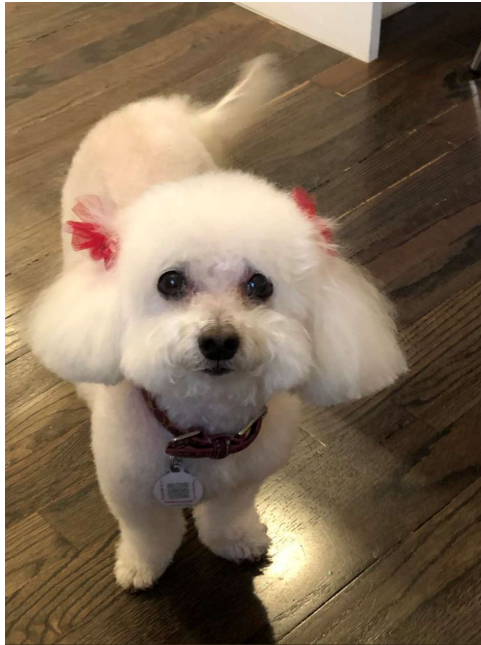

LOST DOG

"Peanut" Lost 2021-09-10

Breed: Bichon Frise

Color: White

Sex: F

Details: She is small 9 lbs, just groomed so hair is short. Very timid and scared. Wearing a leather pink & orange collar with her name tag on it...view more at lostmydoggie.com