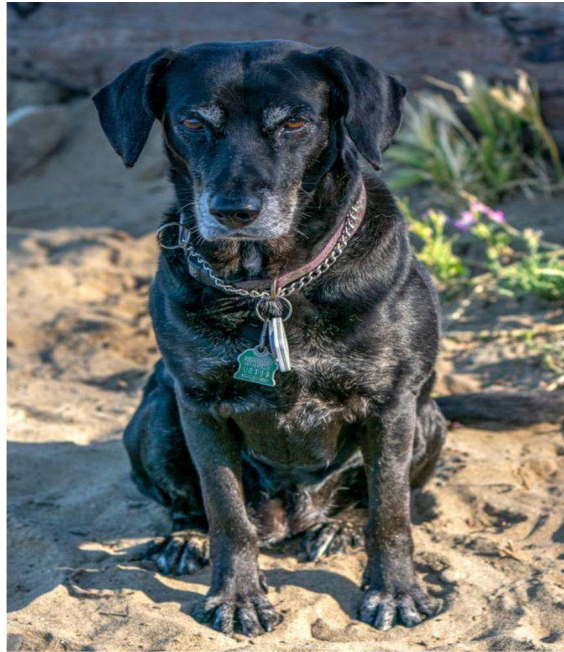

LOST DOG

"Inna" Lost 08-27-2021

Breed: Sussex Spaniel

Color: Black

Sex: F

Details: Name: Inna (pronounced like Gina w/o the "G") Approx 30 lbs (likely lost weight while lost) Chipped: yes, Petlink 981020005310680B...view more at lostmydoggie.com