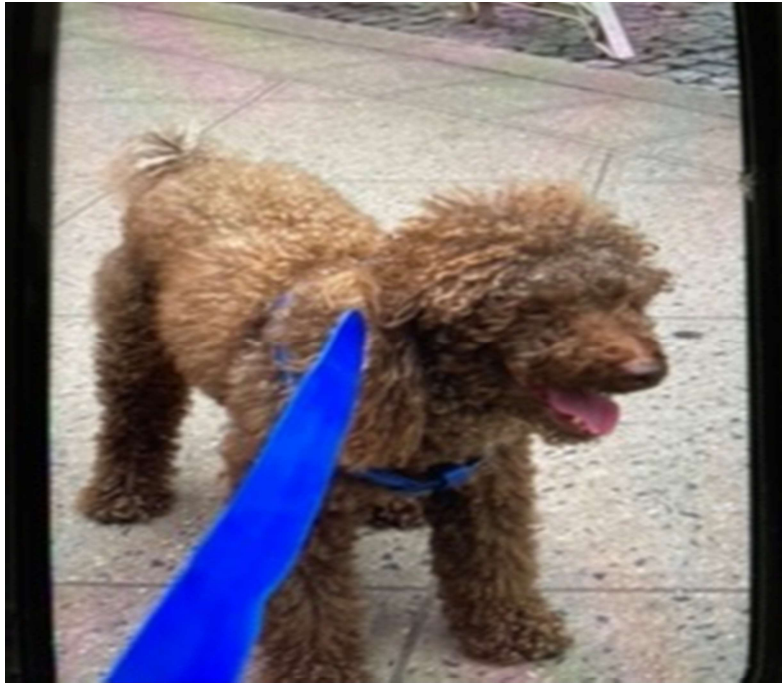

LOST DOG

"Jesse" Lost 2021-08-14

Breed: Poodle

Color: Brown

Sex: M

Details: Male miniature poodle, nine years old, microchipped, but not wearing harness with license & tags. If seen, please contact Alpine Police Department, or call 201.394.7100...view more at lostmydoggie.com