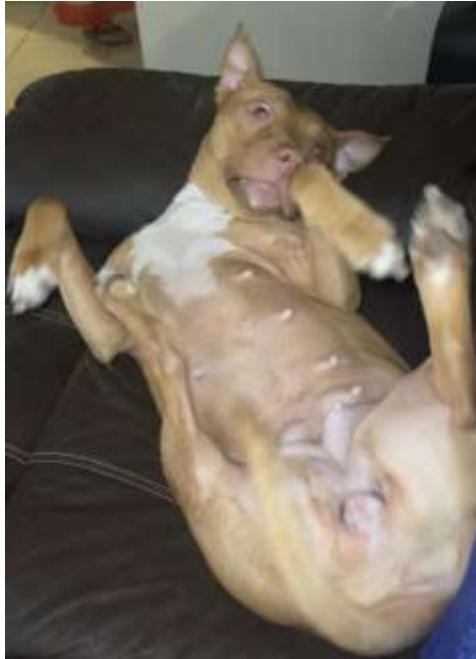

LOST DOG

"Emmy" Lost 07/31/2021

Breed: Pit Bull

Color: Brown

Sex: F

Details: I lost my dog today. Please call 352-228-5306. Giving \$\$ whoever returns my dog...view more at lostmydoggie.com

Last Seen: Landover Blvd
Spring Hill, FL 34609