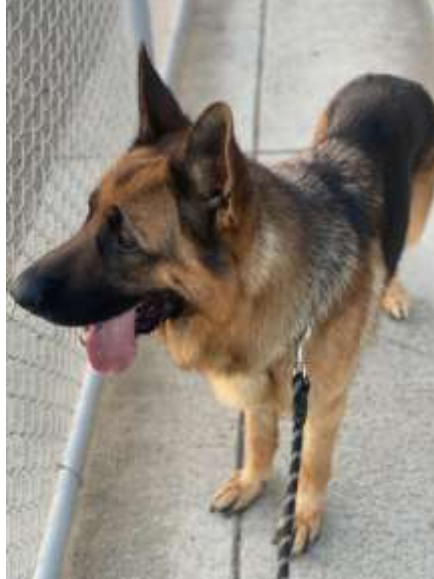

LOST DOG

"Kong" Lost 07/08/2021

Breed: German Shepherd

Color: Black & Brown **Sex:** M

Details: My dog is a 3-year-old German Shepherd. He has a big head and a big neck. He has a black birthmark on his tongue and marks in his ears...view more at lostmydoggie.com

Last Seen: Victory Blvd & Domino Street
Van Nuys, CA 91411

\$200.00 REWARD

*** Please photocopy & post around area.**

If You Have Any Information Please Contact

747-444-8510

info@lostmydoggie.com

328960