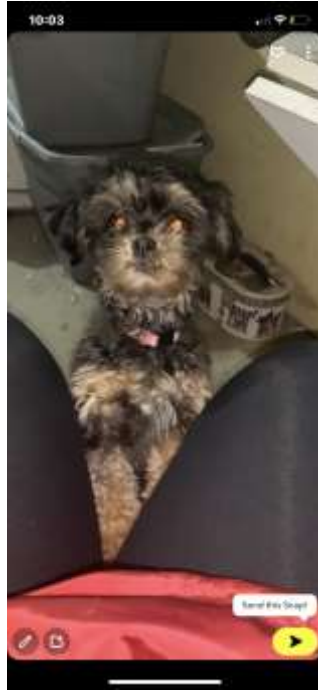

LOST DOG

"Lola" Lost 05/25/2021

Breed: Mixed Breed

Color: Brown/Tan

Sex: F

Details: Lola is a small slightly black and dark brown all around with patches of tan on her face chest legs and stomach she responds to Lola she's very playful, and missed...view more at lostmydoggie.com

Last Seen: James Path Court
LAWRENCEVILLE, GA 30044

\$100.00 REWARD

* Please photocopy & post around area.

If You Have Any Information Please Contact

404-698-6144

info@lostmydoggie.com

323632