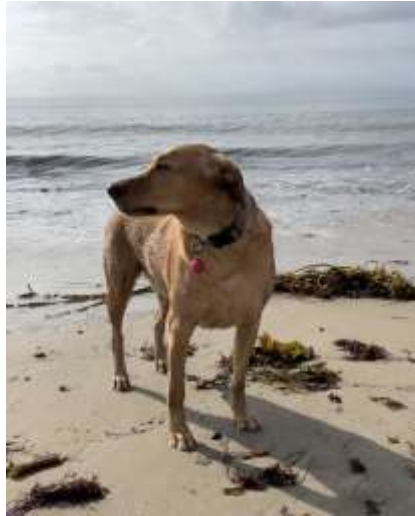

LOST DOG

"Rosie" Lost 04/20/2021

Breed: Labrador Retriever

Color: Golden

Sex: F

Details: LOST dog Rosie on 2021-04-20. You can also view the lost pet info at lostmydoggie.com.

Last Seen: McGee Road

BERKELEY, CA 94704