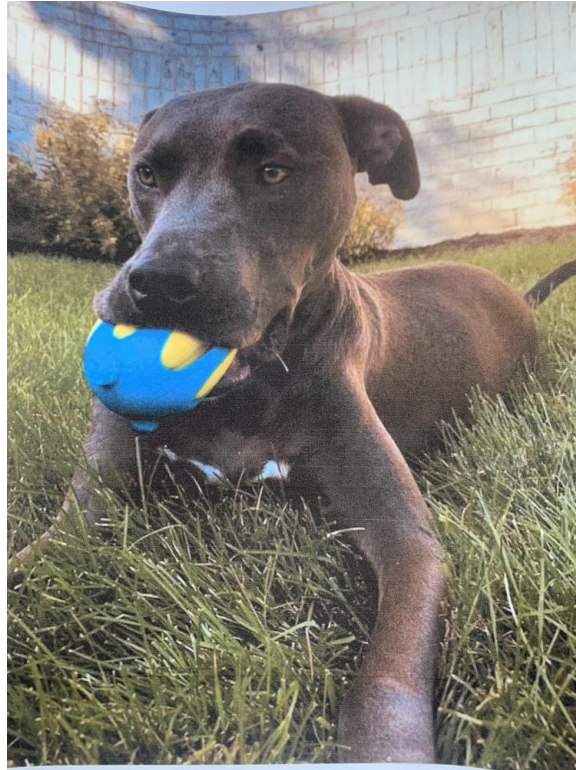

LOST DOG

"Maddox" Lost 2021-02-27

Breed: Mixed Breed

Color: Grey

Sex: M

Details: medium/large dog, last seen wearing a red harness, friendly, gray with white patch on chest...view more at lostmydoggie.com

Last Seen: hardin ridge recreation area
BLOOMINGTON, IN 47404