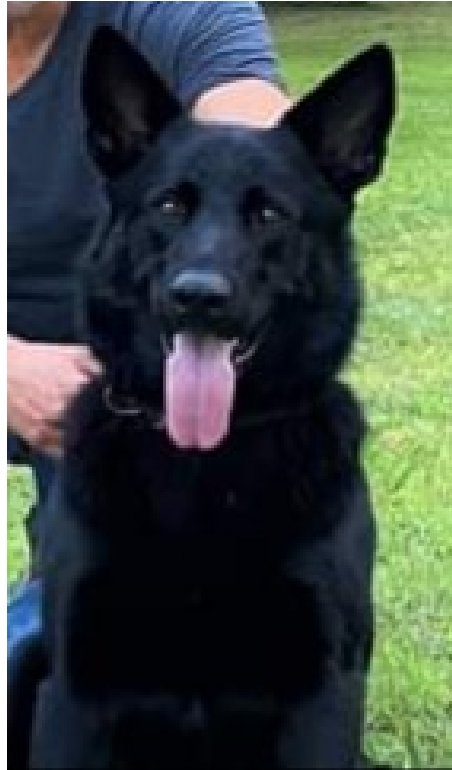

LOST DOG

"Eli" Lost 2021-02-13

Breed: German Shepherd

Color: Black

Sex: M

Details: LOST dog Eli on 2021-02-13. You can also view the lost pet info at lostmydoggie.com.

Last Seen: Highway 318 and NW 88th Avenue Road
Reddick, FL 32686