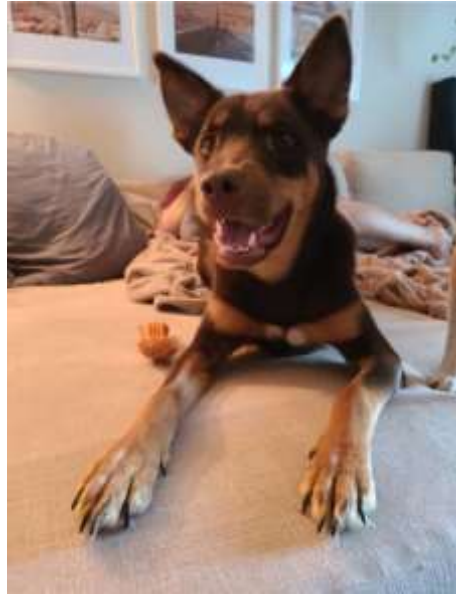

LOST DOG

"Shiko" Lost 02/05/2021

Breed: Mixed Breed

Color: Brown/Golden **Sex:** M

Details: 40 pound brown and caramel male dog. Mixed breed with German Shepherd and Staffordshire Terrier. Very friendly. Loves people and treats....view more at lostmydoggie.com

Last Seen: Beaufont Hills Dr & Deter Rd &
Vevadel Dr, Richmond, VA 23225

\$250.00 REWARD

* Please photocopy & post around area.

If You Have Any Information Please Contact

703-479-4009

info@lostmydoggie.com