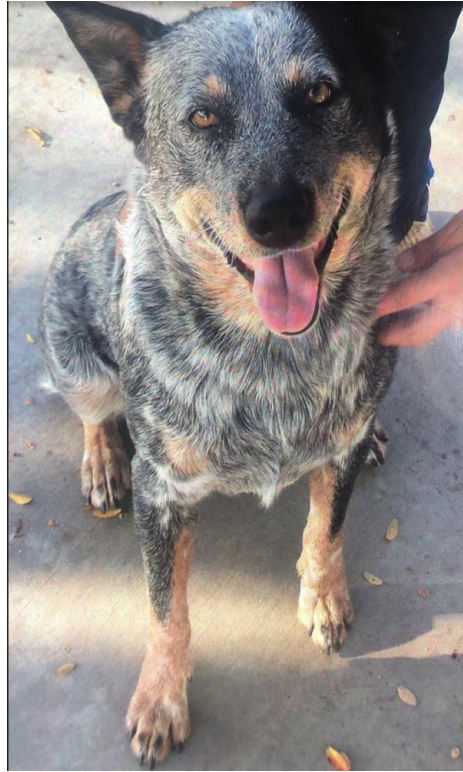

LOST DOG

"Chewey" Lost 2021-01-19

Breed: Queensland Heeler

Color: Black, Grey

Sex: M

Details: Super white teeth, brown feet, black spot on ear, his male, medium built, main coat mix black, white, brown and some grey. He is a blue heeler cattle dog. One ear is bent, on...view more at lostmydoggie.com