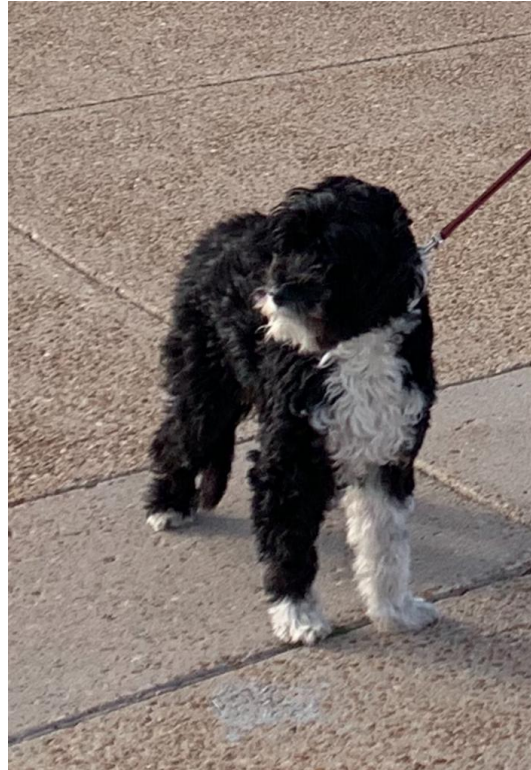

LOST DOG

"Botas" Lost 2020-11-07

Breed: Mixed Breed

Color: Black, White

Sex: F

Details: Female. Mix maltese mix. Small size roughly 20lbs. Black long coat, with white paws. White chest. Older dog of 8 years. Really shy with humans and not friendly towards people....view more at lostmydoggie.com