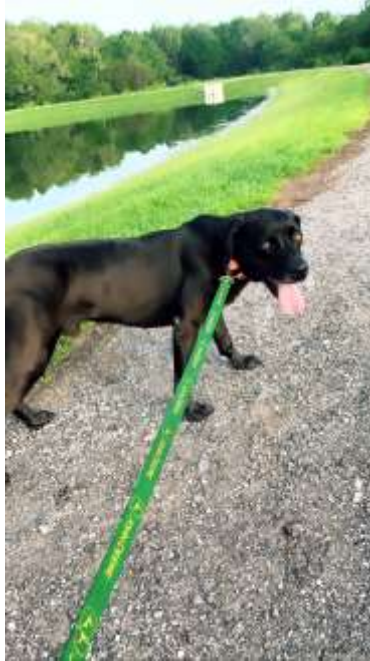

LOST DOG

Lost 2020-08-05

Breed: Catahoula

Color: Black & Brown **Sex:** M

Details: Ran away with his leash still attached to his collar. Pink/reddish collar and black leash. Hazel eyes. Very anxious and timid dog that will look for places to hide....view more at lostmydoggie.com

Last Seen: Balance Cove & Bexley Village
Parkway, Land O Lakes, FL 34638

\$100.00 REWARD

* Please photocopy & post around area.

If You Have Any Information Please Contact

727-492-4955

info@lostmydoggie.com