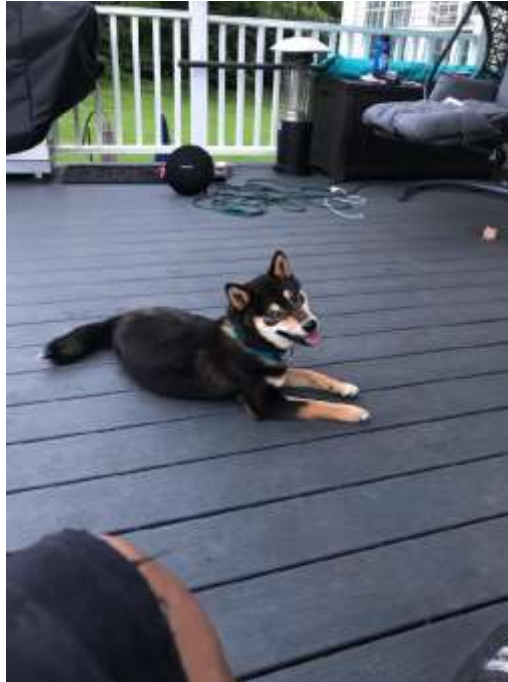

# LOST DOG

***"Jet" Lost 07/30/2020***

**Breed:** Shiba Inu

**Color:** Black & Brown      **Sex:** M

**Details:** Lost Service Dog Shiba Inu, wearing a blue collar with his name & phone number. Last seen chasing a deer at Steffeny & Chapel Dale Rd in Randallstown, MD....view more at [lostmydoggie.com](http://lostmydoggie.com)