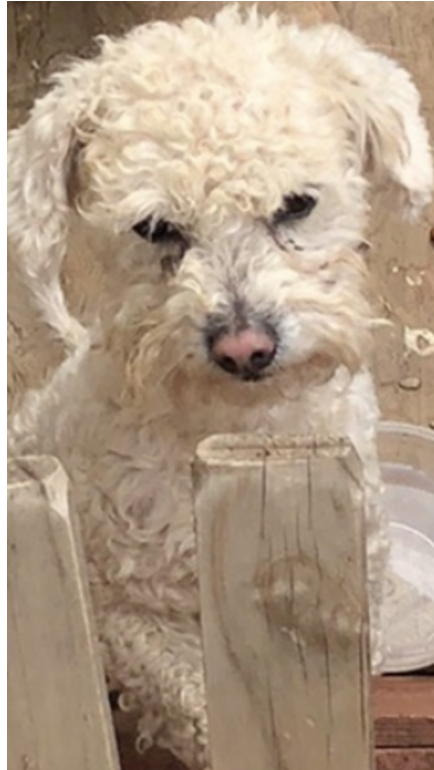

# LOST DOG

**"Snowy Calderon" Lost 2020-07-06**

**Breed:** Poodle

**Color:** White

**Sex:** M

**Details:** Small white toy poodle, has a small bump on his head, recently shaved so he has short hair...view more at [lostmydoggie.com](http://lostmydoggie.com)